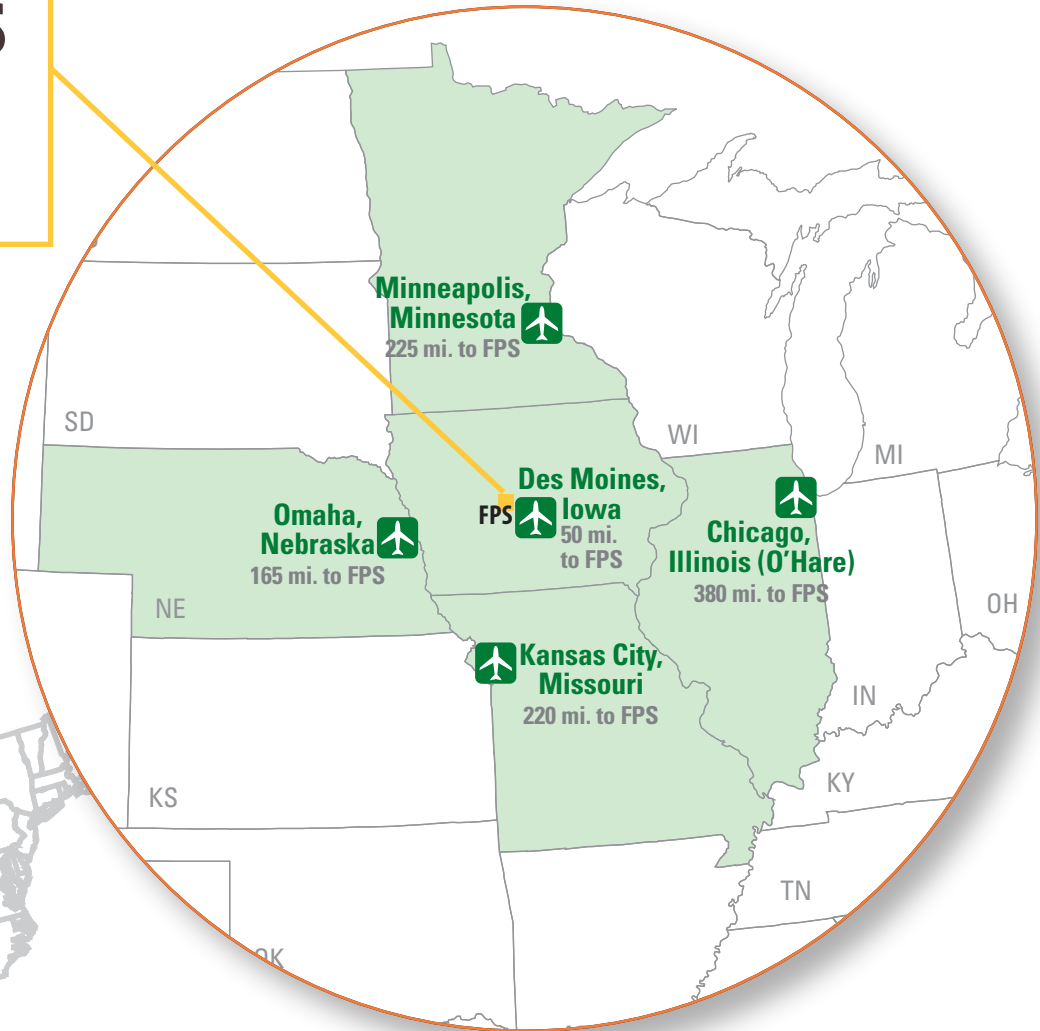

FARM PROGRESS SHOW®

Boone, Iowa

Nearest airports and distances to Farm Progress Show

Farm Progress Show
1827 217th Street
Boone, IA 50036